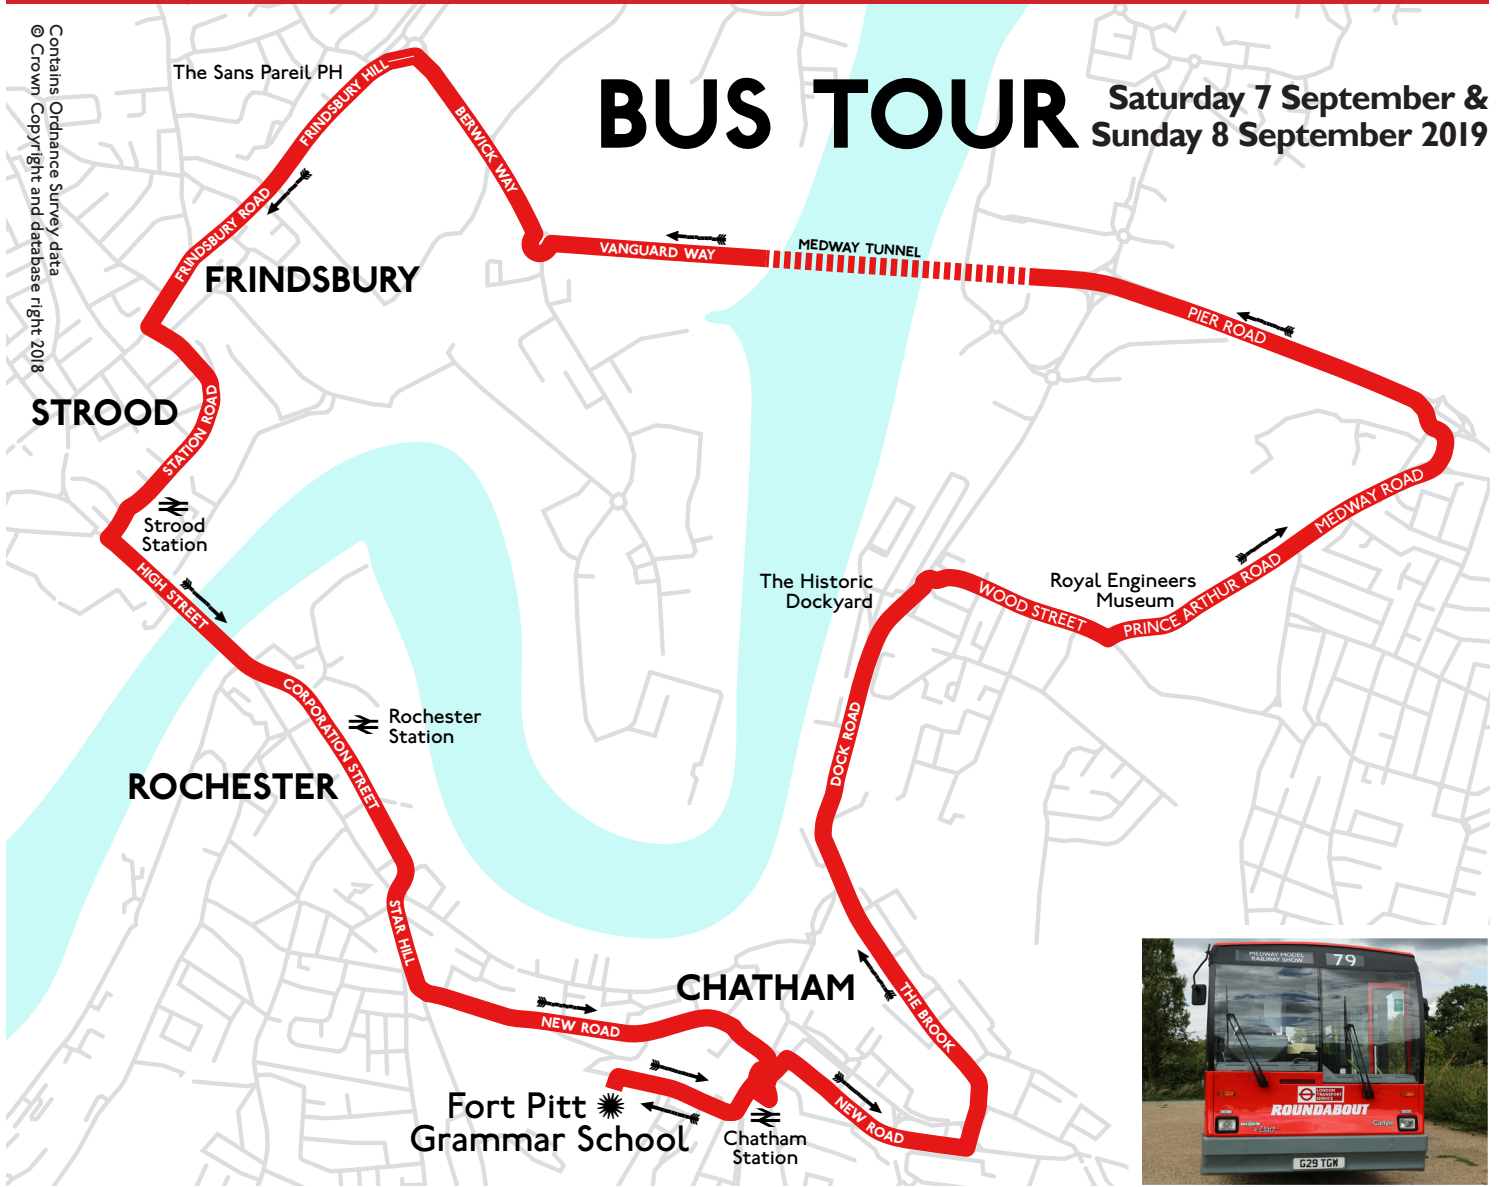

THE MEDWAY MODEL RAILWAY SHOW 2019

BUS TOUR

Saturday 7 September & Sunday 8 September 2019

Contains Ordnance Survey data
© Crown Copyright and database right 2018

							Sat
Fort Pitt School	--	1100	1200	1330	1430	1530	1630
Chatham Station ➡ Stop B	--	1103	1203	1333	1433	1533	1633
Union Street	--	1106	1206	1336	1436	1536	1636
Dockyard	--	1109	1209	1339	1439	1539	1639
Royal Engineers Museum	--	1111	1211	1341	1441	1541	1641
Medway Tunnel	--						
The Sans Pareil PH	--	1116	1216	1346	1446	1546	1646
Strood Station ➡	--	1120	1220	1350	1450	1550	1650
Canal Road	0953	1123	1223	1353	1453	1553	1653
Rochester Station ➡	0956	1126	1226	1356	1456	1556	1656
Chatham Station ➡ Stop B	1001	1131	1231	1401	1501	1601	1701
Fort Pitt School	1004	1134	1234	1404	1504	1604	1704

This free service is operated by the 3238 Preservation group using a privately preserved bus. Although every effort will be made to operate to the timetable, no liability can be accepted for any failure.

The Medway Model Railway Show, Fort Pitt Grammar School, Fort Pitt Hill, Chatham, Kent, ME4 6TJ
Open Saturday 7 September 2019 1000-1700 and Sunday 8 September 2019 1000-1600.
<https://www.facebook.com/TheMedwayModelShow>